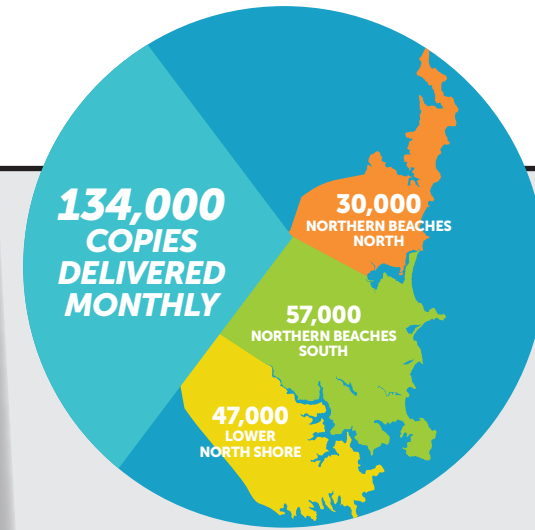

SAVE 35%

*Natives are a form of advertising that look like editorial, designed like editorial and written like editorial.

Good Natives are up to 6x more effective than display adverts

Types of Natives:

Product Review, Q & A, Ask the Expert, Tips & Trends, About Us

HOME STYLE NATIVE RATES	30,000	57,000	47,000	87,000	104,000	134,000
	NORTHERN BEACHES NORTH <i>Peninsula Living Pittwater</i>	NORTHERN BEACHES SOUTH <i>Peninsula Living</i>	LOWER NORTH SHORE <i>North Shore Living</i>	NORTHERN BEACHES NORTH & SOUTH <i>Peninsula Living Pittwater Peninsula Living</i>	NORTHERN BEACHES STH & LOWER NORTH SHORE <i>Peninsula Living North Shore Living</i>	NORTHERN BEACHES & LOWER NORTH SHORE <i>Peninsula Living Pittwater Peninsula Living North Shore Living</i>
SIZE (W x H mm)						
1/2 Page (178 x 124.5)	$955	$1,610	$1,450	$2,435	$2,820	$3,235
Full Page (195 x 275)	$1,645	$2,250	$2,120	$3,615	$3,945	$4,390

Prices are ex GST

Conditions:

- Prices are based on a package of 4 adverts and are per advert
- Prices do not include GST
- *Up to three stock images included